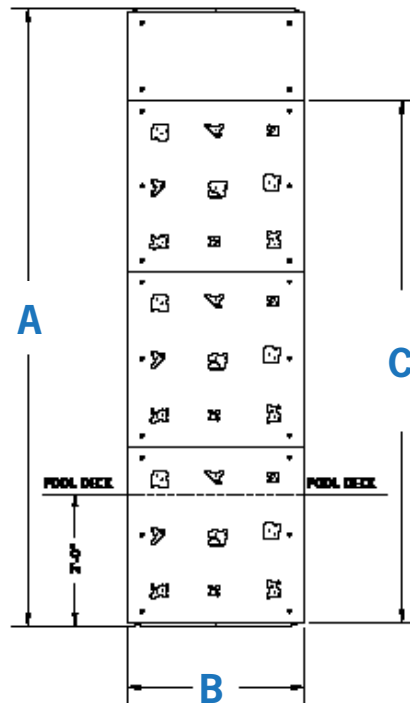

12 FT HIGH WALL
70536