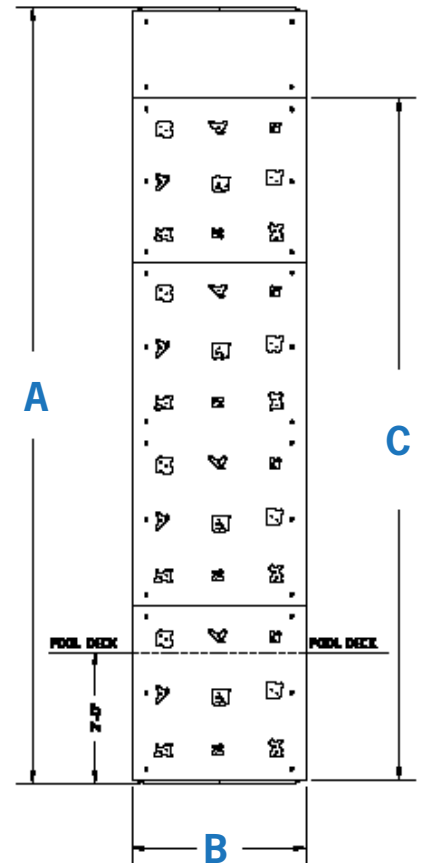

SPECIFICATIONS & MEASUREMENTS

ITEM NUMBER	PANEL STYLE	NUMBER OF PANELS	HEIGHT (A)	WIDTH (B)	CLIMBABLE SURFACE (C)	RECOMMENDED WATER DEPTH*
70535	Crystal Clear	2	10 ft	4 ft	8 ft	5 ft
70535-1WB	Translucent Blue	2	10 ft	4 ft	8 ft	5 ft
70535-1WG	Translucent Green	2	10 ft	4 ft	8 ft	5 ft
70535-1WA	Alternating B/G	2	10 ft	4 ft	8 ft	5 ft
70536	Crystal Clear	3	14 ft	4 ft	12 ft	6 ft
160552	Crystal Clear	3 + removable	14 ft	4 ft	12 ft	6 ft
70536-1WB	Translucent Blue	3	14 ft	4 ft	12 ft	6 ft
70536-1WG	Translucent Green	3	14 ft	4 ft	12 ft	6 ft
70536-1WA	Alternating B/G	3	14 ft	4 ft	12 ft	6 ft
70537	Crystal Clear	4	18 ft	4 ft	16 ft	9 ft
70537-1WB	Translucent Blue	4	18 ft	4 ft	16 ft	9 ft
70537-1WG	Translucent Green	4	18 ft	4 ft	16 ft	9 ft
70537-1WA	Alternating B/G	4	18 ft	4 ft	16 ft	9 ft

* Manufacturer's recommendations. Please check your state and local code to ensure your configuration complies.

Kersplash requires a foot print of:

- 35" of deckspace
- 4' of clearance behind the wall for a walkway
- 5' to either side of the wall
- 10' drop zone
- Pool depth determines the height of the wall

Note: Dimensions vary with specific applications. Specifications are nominal and are subject to change. Please contact Spectrum Aquatics for custom applications.

A designated "drop zone" is recommended at the base of Kersplash to keep swimmers out of this area.

8 FT HIGH WALL
70535

12 FT HIGH WALL
70536

16 FT HIGH WALL
70537

7100 Spectrum Lane | Missoula MT 59808

800.476.7366 | INFO@SPECTRUMPRODUCTS.COM

WWW.SPECTRUMPRODUCTS.COM