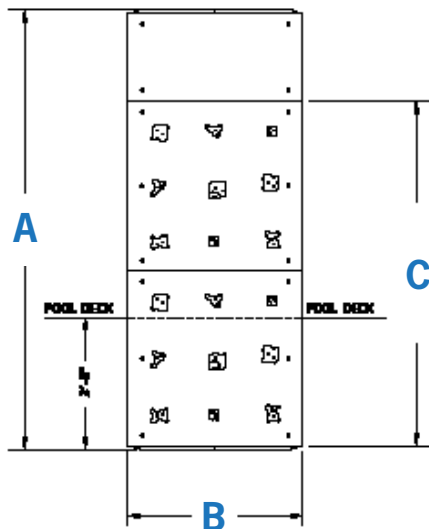

Kersplash Pool Climbing Walls are modular and can be made to fit any space and deck configuration. The 4' panels attach to a stainless steel frame allowing you to customize the height and width of the wall to meet your needs.

SPECIFICATIONS & MEASUREMENTS

ITEM NUMBER	PANEL STYLE	NUMBER OF PANELS	HEIGHT (A)	WIDTH (B)	CLIMBABLE SURFACE (C)	RECOMMENDED WATER DEPTH*
70535	Crystal Clear	2	10 ft	4 ft	8 ft	5 ft
70535-1WB	Translucent Blue	2	10 ft	4 ft	8 ft	5 ft
70535-1WG	Translucent Green	2	10 ft	4 ft	8 ft	5 ft
70535-1WA	Alternating B/G	2	10 ft	4 ft	8 ft	5 ft
70536	Crystal Clear	3	14 ft	4 ft	12 ft	6 ft
160552	Crystal Clear	3 + removable	14 ft	4 ft	12 ft	6 ft
70536-1WB	Translucent Blue	3	14 ft	4 ft	12 ft	6 ft
70536-1WG	Translucent Green	3	14 ft	4 ft	12 ft	6 ft
70536-1WA	Alternating B/G	3	14 ft	4 ft	12 ft	6 ft
70537	Crystal Clear	4	18 ft	4 ft	16 ft	9 ft
70537-1WB	Translucent Blue	4	18 ft	4 ft	16 ft	9 ft
70537-1WG	Translucent Green	4	18 ft	4 ft	16 ft	9 ft
70537-1WA	Alternating B/G	4	18 ft	4 ft	16 ft	9 ft

* Manufacturer's recommendations. Please check your state and local code to ensure your configuration complies.

Kersplash requires a foot print of:

- 35" of deckspace
- 4' of clearance behind the wall for a walkway
- 5' to either side of the wall
- 10' drop zone
- Pool depth determines the height of the wall

Note: Dimensions vary with specific applications. Specifications are nominal and are subject to change. Please contact Spectrum Aquatics for custom applications.

A designated "drop zone" is recommended at the base of Kersplash to keep swimmers out of this area.