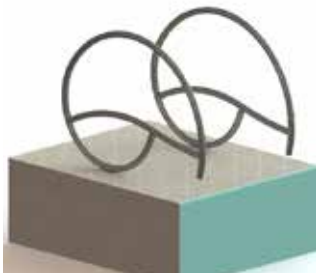

THEMED LINE OF DECK PRODUCTS

SOLARIAN™

Add style and elegance to your pool without sacrificing functionality or safety. The Solarian™ product line is an affordable and ADA compliant line of themed pool deck equipment.

FEATURES:

- 304L or 316L US stainless steel
- Electropolished and passivated with Spectra Shield™ for maximum corrosion resistance
- Sold in any combination, or individually
- Powder coating options available