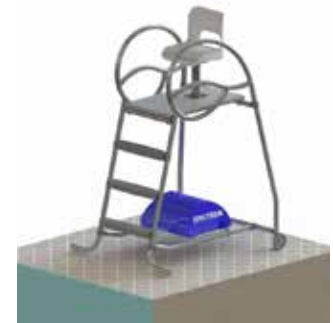

THEMED LINE OF DECK PRODUCTS

SOLARIAN™

Add style and elegance to your pool without sacrificing functionality or safety. The Solarian™ product line is an affordable and ADA compliant line of themed pool deck equipment.

FEATURES:

- 304L or 316L US stainless steel
- Electropolished and passivated with Spectra Shield™ for maximum corrosion resistance
- Sold in any combination, or individually
- Powder coating options available

Grab rails

48", 60", 72" stair rails

2-, 3-, 4-step ladders

4', 6' portable lifeguard chair

4', 6' permanent lifeguard chair

1, 2, 3, reel pool cover winder

1M divestand

THEMED LINE OF DECK PRODUCTS

SOLARIAN™

Part number	Description	Length	Width	Height
144018	Grab rail (2 ea)	44 3/4"	determined by install	34"
134886-48	48" stair rail	64 13/16"		34"
134886-60	60" stair rail	76 13/16"		34"
134886-72	72" stair rail	88 13/16"		34"
134640-02-.065	30" 2-step ladder	30"	22"	60"
134640-03-.065	30" 3-step ladder	30"	22"	72"
134640-04-.065	30" 4-step ladder	30"	22"	84"
144027-4	4' permanent lifeguard chair	37 5/8"	34"	48" (seat height)
144027-6	6' permanent lifeguard chair	37 5/8"	34"	72" (seat height)
144098-4	4' portable lifeguard chair	53 13/16"	57 15/16"	48" (seat height)
144098-6	6' portable lifeguard chair	53 13/16"	57 15/16"	72" (seat height)
144043-1	single pool cover winder	custom	51 15/16"	46"
144043-2	double pool cover winder	custom	51 15/16"	46"
144043-3	triple pool cover winder	custom	51 15/16"	46"
144088	1M divestand	custom	custom	1M (board height)