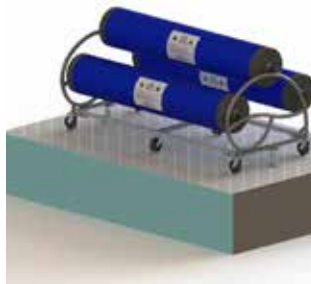

THEMED LINE OF DECK PRODUCTS

SOLARIAN™

Add style and elegance to your pool without sacrificing functionality or safety. The Solarian™ product line is an affordable and ADA compliant line of themed pool deck equipment.

FEATURES:

- 304L or 316L US stainless steel
- Electropolished and passivated with Spectra Shield™ for maximum corrosion resistance
- Sold in any combination, or individually
- Powder coating options available

Grab rails

48", 60", 72" stair rails

2-, 3-, 4-step ladders

4', 6' portable lifeguard chair

4', 6' permanent lifeguard chair

1, 2, 3, reel pool cover winder

1M divestand

THEMED LINE OF DECK PRODUCTS

SOLARIAN™

Part number	Description	Length	Width	Height
144018	Grab rail (2 ea)	44 3/4"	determined by install	34"
134886-48	48" stair rail	64 13/16"		34"
134886-60	60" stair rail	76 13/16"		34"
134886-72	72" stair rail	88 13/16"		34"
134640-02-.065	30" 2-step ladder	30"	22"	60"
134640-03-.065	30" 3-step ladder	30"	22"	72"
134640-04-.065	30" 4-step ladder	30"	22"	84"
144027-4	4' permanent lifeguard chair	37 5/8"	34"	48" (seat height)
144027-6	6' permanent lifeguard chair	37 5/8"	34"	72" (seat height)
144098-4	4' portable lifeguard chair	53 13/16"	57 15/16"	48" (seat height)
144098-6	6' portable lifeguard chair	53 13/16"	57 15/16"	72" (seat height)
144043-1	single pool cover winder	custom	51 15/16"	46"
144043-2	double pool cover winder	custom	51 15/16"	46"
144043-3	triple pool cover winder	custom	51 15/16"	46"
144088	1M divestand	custom	custom	1M (board height)