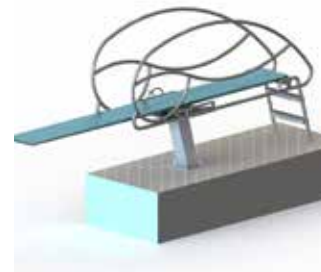

THEMED LINE OF DECK PRODUCTS

SOLARIAN™

Add style and elegance to your pool without sacrificing functionality or safety. The Solarian™ product line is an affordable and ADA compliant line of themed pool deck equipment.

Grab rails

48", 60", 72" stair rails

2-, 3-, 4-step ladders

4', 6' portable lifeguard chair

4', 6' permanent lifeguard chair

1, 2, 3, reel pool cover winder

1M divestand

THEMED LINE OF DECK PRODUCTS

SOLARIAN™

Part number	Description	Length	Width	Height
144018	Grab rail (2 ea)	44 3/4"	determined by install	34"
134886-48	48" stair rail	64 13/16"		34"
134886-60	60" stair rail	76 13/16"		34"
134886-72	72" stair rail	88 13/16"		34"
134640-02-.065	30" 2-step ladder	30"	22"	60"
134640-03-.065	30" 3-step ladder	30"	22"	72"
134640-04-.065	30" 4-step ladder	30"	22"	84"
144027-4	4' permanent lifeguard chair	37 5/8"	34"	48" (seat height)
144027-6	6' permanent lifeguard chair	37 5/8"	34"	72" (seat height)
144098-4	4' portable lifeguard chair	53 13/16"	57 15/16"	48" (seat height)
144098-6	6' portable lifeguard chair	53 13/16"	57 15/16"	72" (seat height)
144043-1	single pool cover winder	custom	51 15/16"	46"
144043-2	double pool cover winder	custom	51 15/16"	46"
144043-3	triple pool cover winder	custom	51 15/16"	46"
144088	1M divestand	custom	custom	1M (board height)