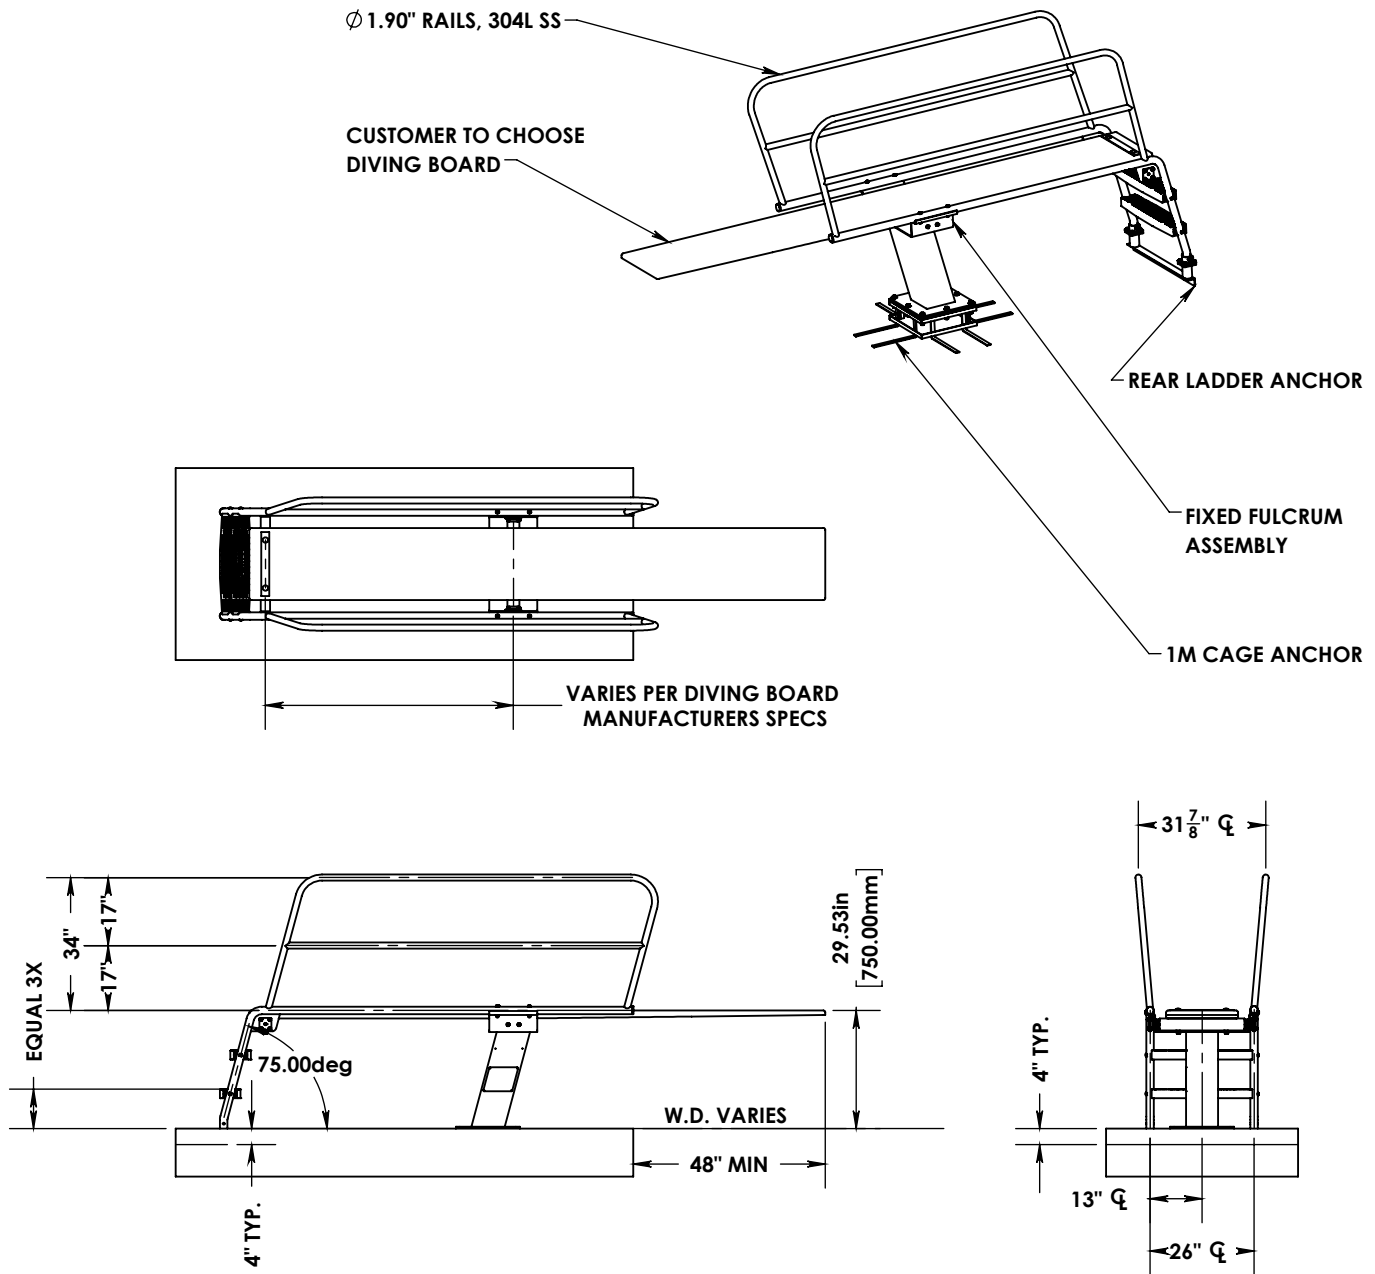

DIVESTAND SERIES
CHEYENNE - 3/4M FIXED PEDESTAL DIVESTAND - REAR ENTRY

NOTE:

⚠ DIMENSIONS VARY WITH SPECIFIC APPLICATIONS. SPECIFICATIONS ARE NOMINAL AND ARE SUBJECT TO CHANGE. PLEASE CONTACT SPECTRUM AQUATICS FOR CUSTOM APPLICATIONS

SPECTRUM
Aquatics

A PLAYCORE Company

7100 Spectrum Lane
 Missoula, Montana 59808
 800.791.8056

www.spectrumaquatics.com

ENGINEERING DATA

PRODUCT:	3/4M DIVESTAND FIXED - REAR		
MODEL #:	CATALOG #:	REVISION:	A
MATERIAL:	304L STAINLESS STEEL		
FINISH #:	PASSIVATE IAW ASTM A967		