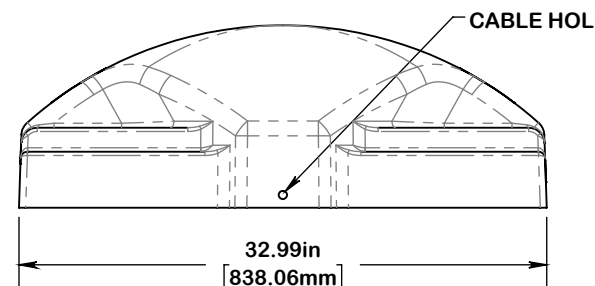

Cover Features

The safety cover shall include (2) ANSI compliant Caution! Keep Off labels. The safety cover shall fit in a reversible manner.

Warranty

See Spectrum Standard warranty at www.spectrumproducts.com

DETAIL A
SCALE 1 : 4

A PLAYCORE Company

7100 Spectrum Lane Missoula, Montana 59808
800.791.8056 www.spectrumaquatics.com

ENGINEERING DATA

PRODUCT:	STARTING BLOCK SAFETY COVER - WITH BUNGEE			
MODEL #:	153174	CATALOG #:	153174	REVISION: B
MATERIAL:	.1875" WHITE UV RESISTANT ABS SHEET			
FINISH #:	N/A			