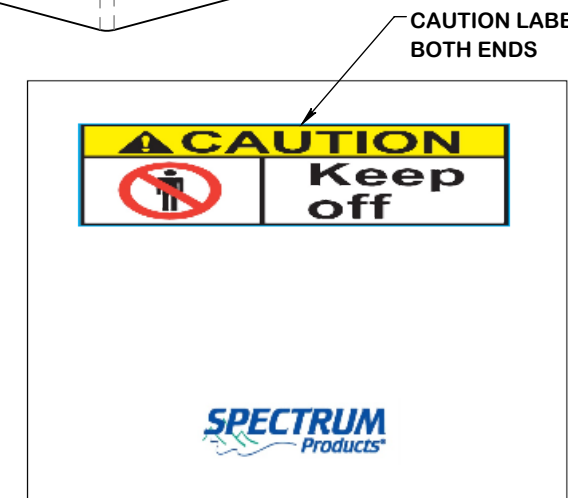

Starting Block Safety Cover, part number 151905

The Block Safety Cover shall fit securely on most 24"x32" and 25"x32" platform tops including Spectrum Record Breaker, Xcellerator, Cougar, and Growler starting platforms. The safety cover shall prevent unauthorized use of the starting platforms.

Cover Material

The safety cover shall be formed from a single piece of UV resistant white textured ABS sheet.

Cover Lock

The cover shall be furnished with 1/2" locking holes at the midpoint to accommodate a locking cable. Each safety cover shall include a Master Lock 6" cable lock. Cable locks shall be keyed alike.

Cover Features

The safety cover shall include (2) ANSI compliant Caution! Keep Off labels. The safety cover shall fit in a reversible manner.

Warranty

See Spectrum Standard warranty at www.spectrumproducts.com