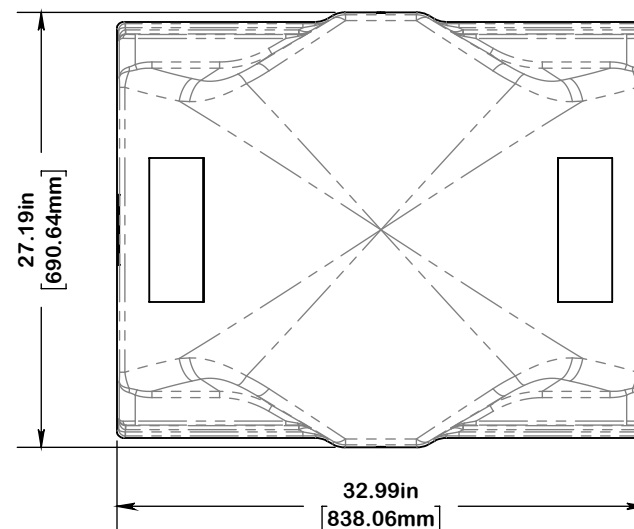

Starting Block Safety Cover, part number 151905

The Block Safety Cover shall fit securely on most 24"x32" and 25"x32" platform tops including Spectrum Record Breaker, Xcellerator, Cougar, and Growler starting platforms. The safety cover shall prevent unauthorized use of the starting platforms.

Cover Material

The safety cover shall be formed from a single piece of UV resistant white textured ABS sheet.

Cover Lock

The cover shall be furnished with 1/2" locking holes at the midpoint to accommodate a locking cable. Each safety cover shall include a Master Lock 6" cable lock. Cable locks shall be keyed alike.

Cover Features

The safety cover shall include (2) ANSI compliant Caution! Keep Off labels. The safety cover shall fit in a reversible manner.

Warranty

See Spectrum Standard warranty at www.spectrumproducts.com

DETAIL A
SCALE 1 : 4