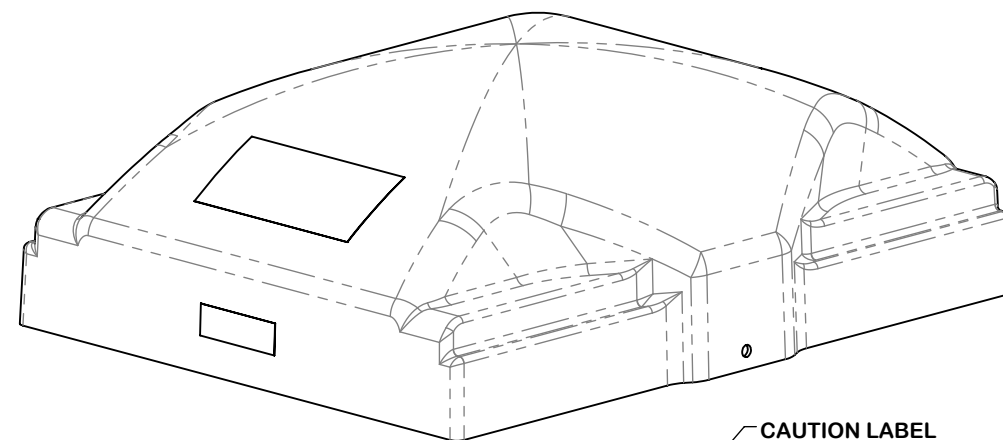

Starting Block Safety Cover, part number 151905

The Block Safety Cover shall fit securely on most 24"x32" and 25"x32" platform tops including Spectrum Record Breaker, Xcellerator, Cougar, and Growler starting platforms. The safety cover shall prevent unauthorized use of the starting platforms.

Cover Material

The safety cover shall be formed from a single piece of UV resistant white textured ABS sheet.

Cover Lock

The cover shall be furnished with 1/2" locking holes at the midpoint to accommodate a locking cable. Each safety cover shall include a Master Lock 6" cable lock. Cable locks shall be keyed alike.

Cover Features

The safety cover shall include (2) ANSI compliant Caution! Keep Off labels. The safety cover shall fit in a reversible manner.

Warranty

See Spectrum Standard warranty at www.spectrumproducts.com